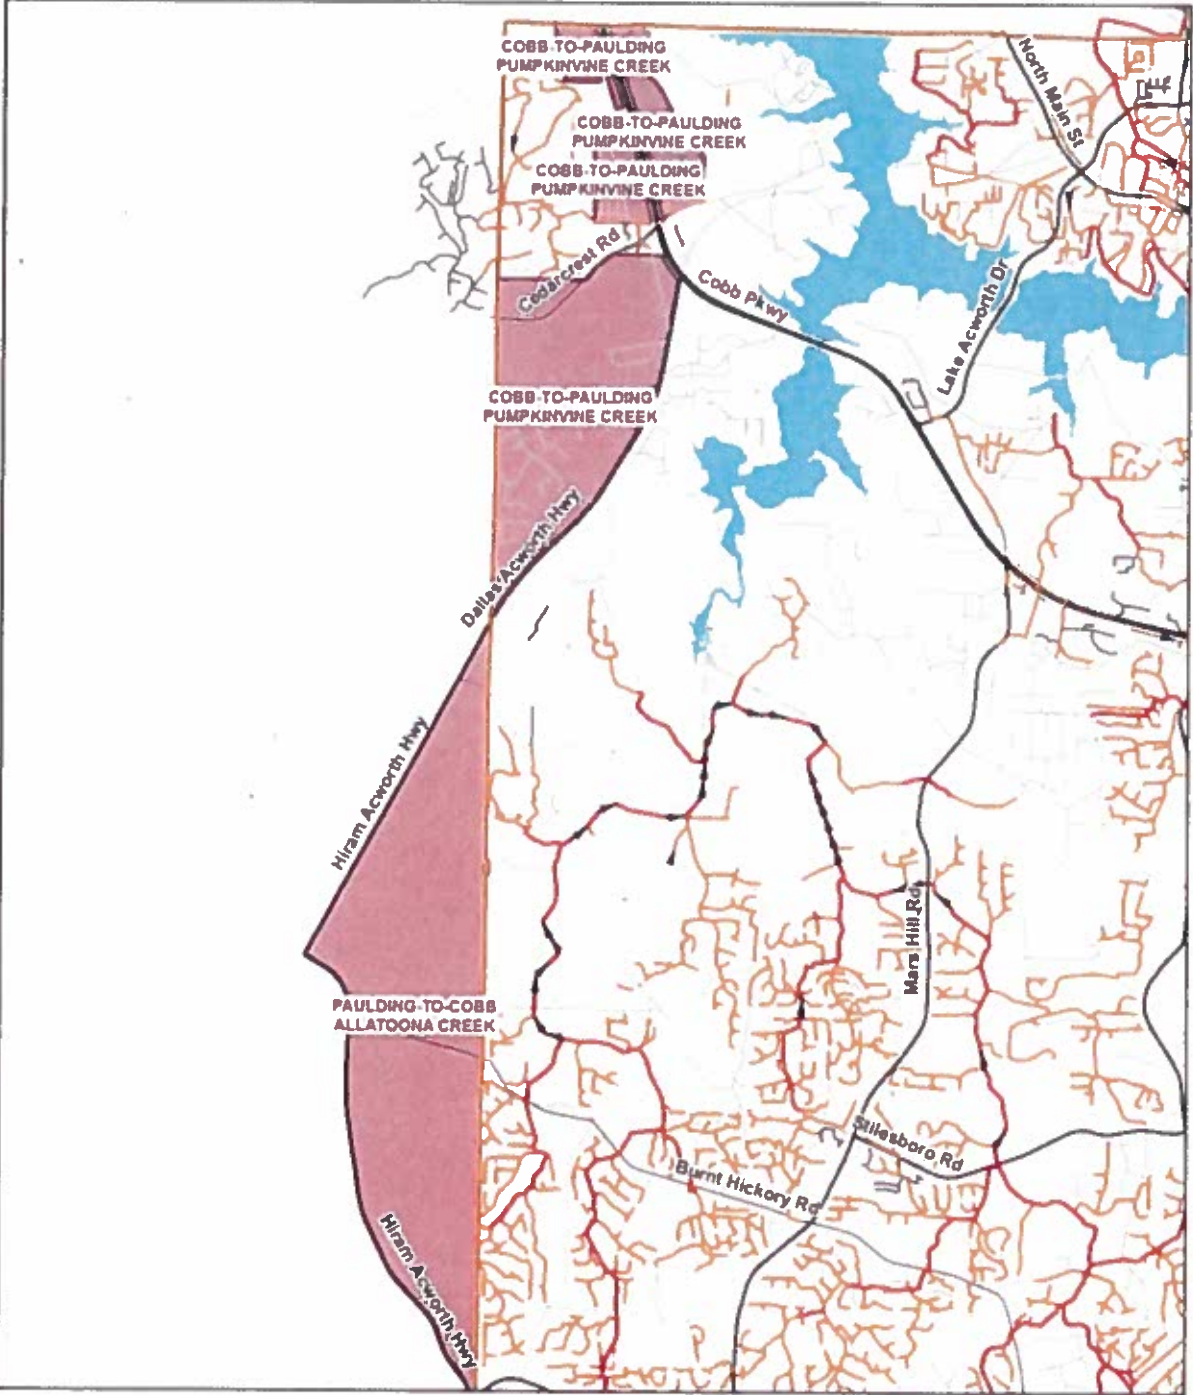

**Exhibit 3:
Wastewater Flow Directions**

Cobb County Water System
 660 South Cobb Drive
 Marietta, GA 30060
 Phone (770) 419-8328

Manhole	● Cobb County	● Paulding County
Gravity Main	— Cobb County Collecta	— Cobb County Interceptor
	— Paulding County	
	— County Boundary	— Regional Receptor Ship

**Exhibit 2:
Paulding North Agreement**

Cobb County Water System
 660 South Cobb Drive
 Marietta GA 30060
 Phone (770) 419-6328

Manhole	County Boundary
Cobb County	Rejected Manholes
Paulding County	
Gravity Main	
Cobb County - Creek	
Cobb County - Interceptor	
Paulding County	